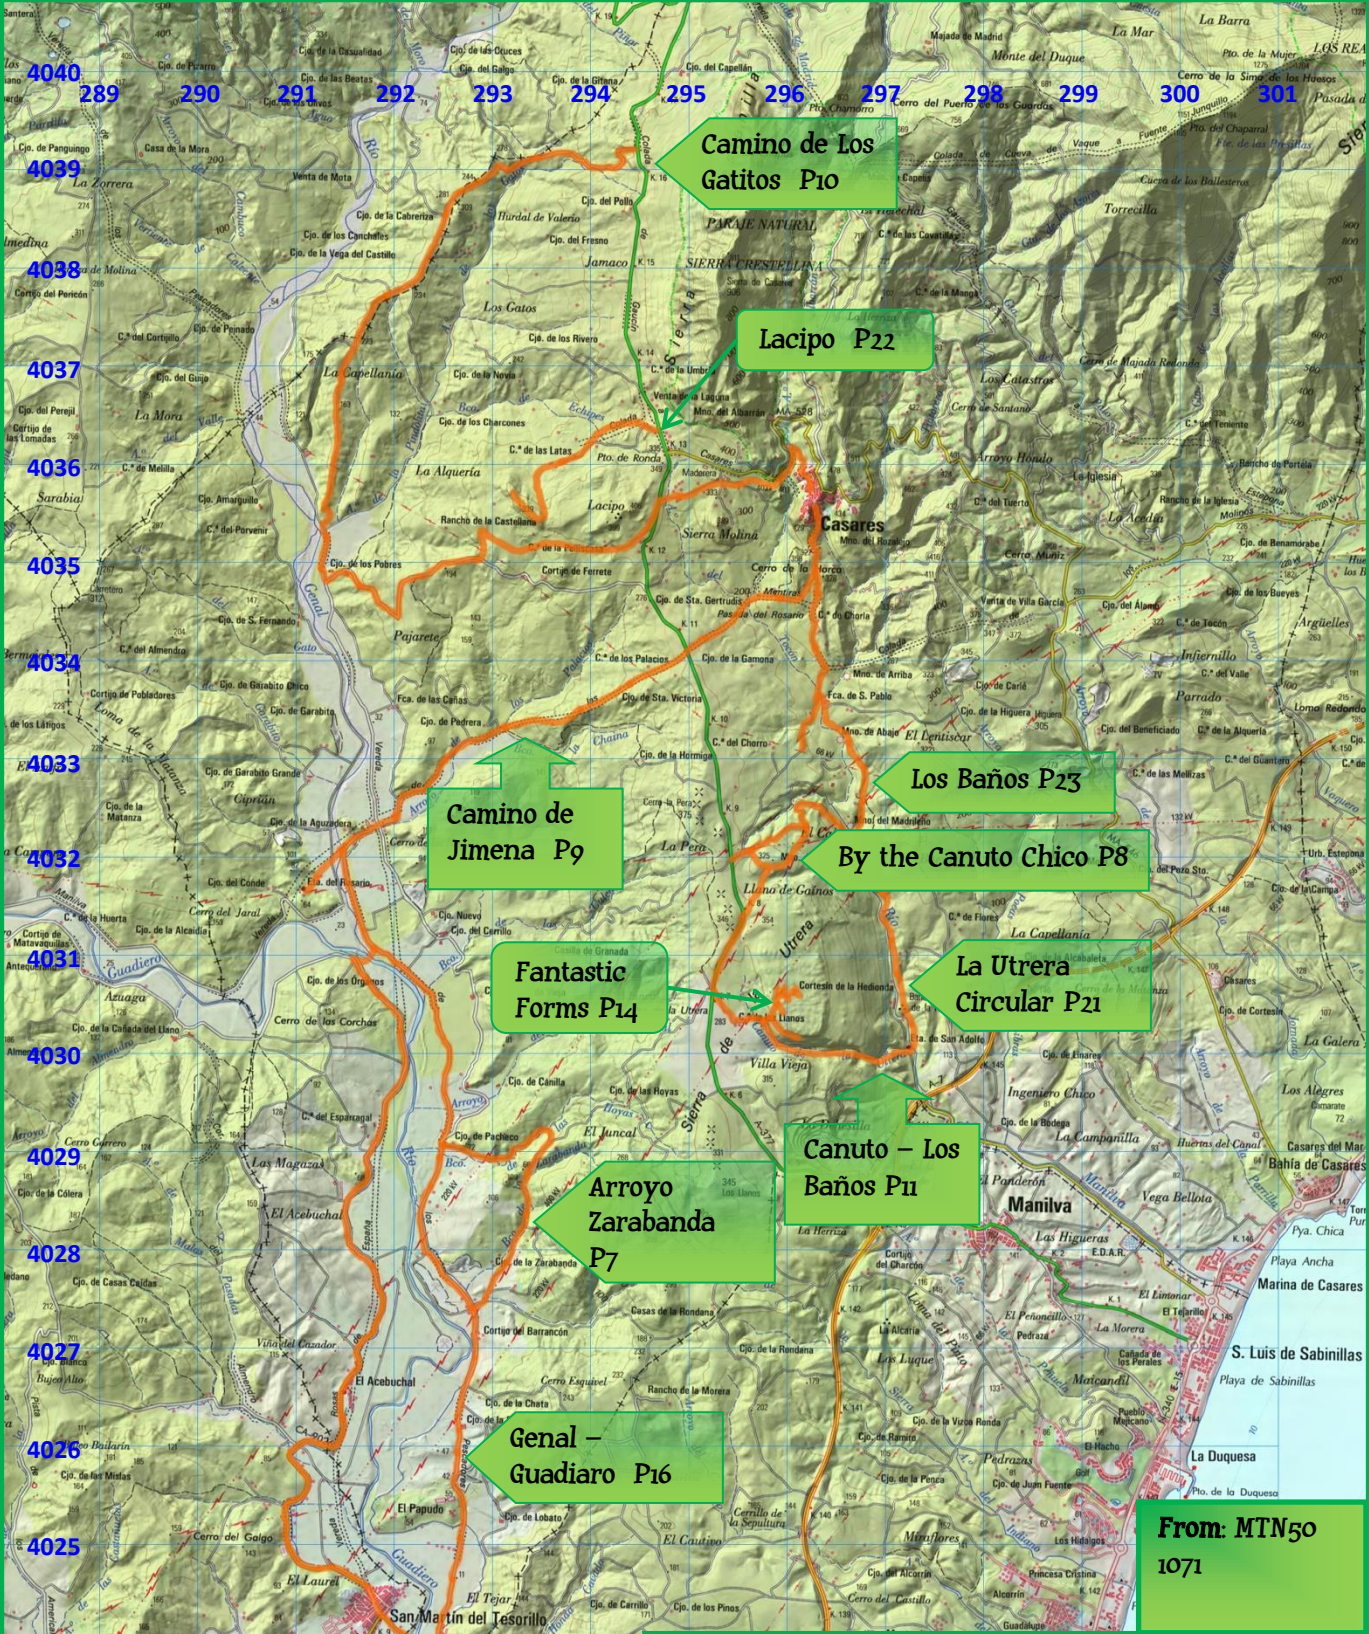

# The Routes (West)

casares  
walks

**From: MTN50  
1071**