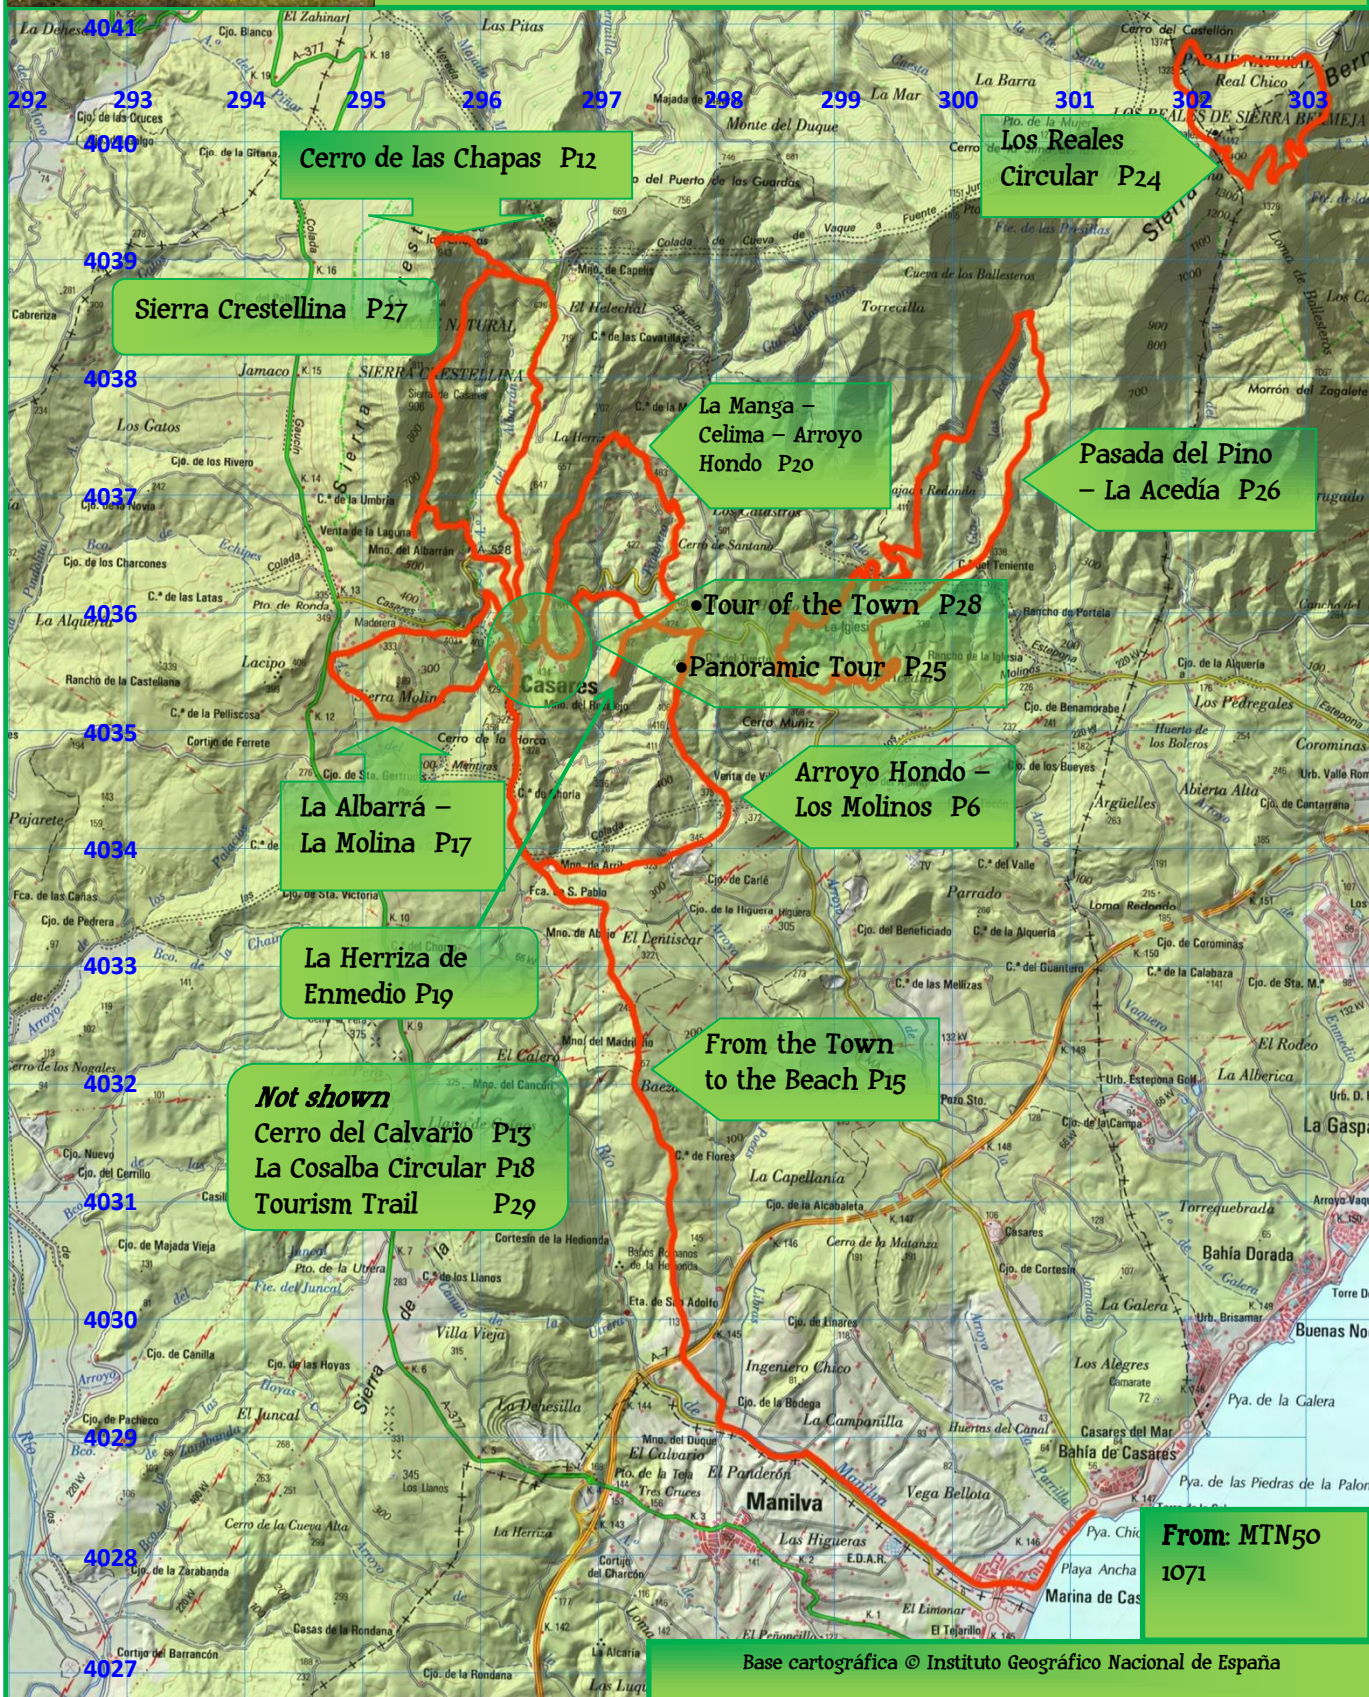

The Routes (East)

casares
walks

Not shown
Cerro del Calvario P13
La Cosalba Circular P18
Tourism Trail P29

**From: MTN50
1071**